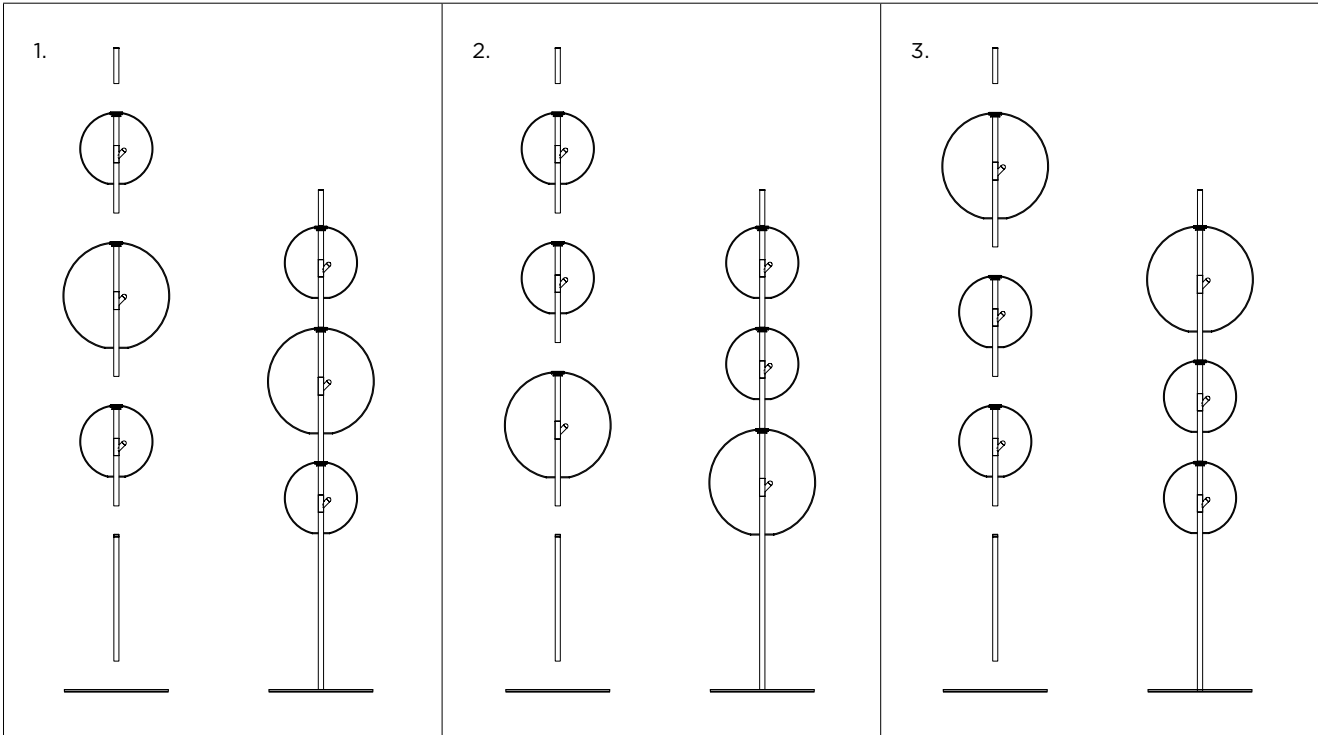

Point Modular Floor Lamp

Configuration Options

Parts Used: Top stem + small shade x 2 + large shade + long extension pole + base.
Parts Spare: Short extension pole x 2