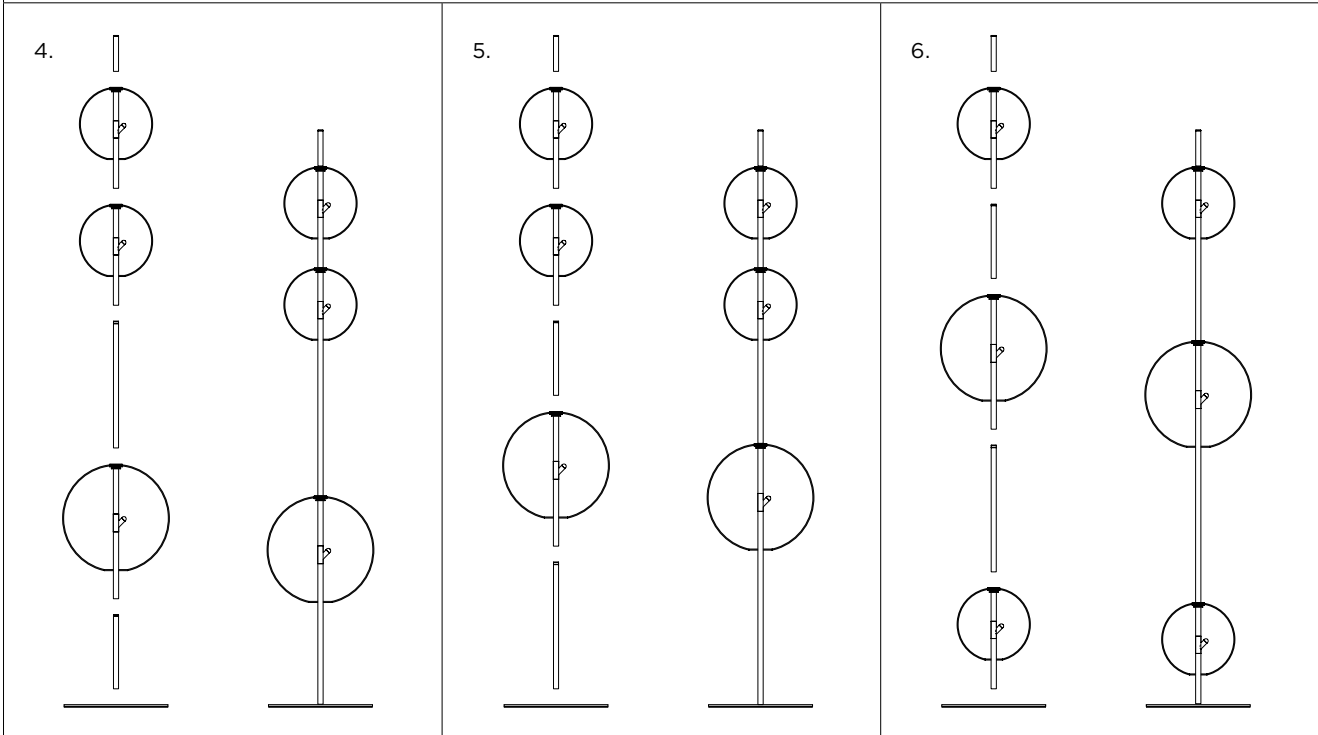

Parts Used: Top stem + small shade x 2 + large shade + short extension pole + long extension pole + base.
Parts Spare: Short extension pole x 1

Max Height: 68.9 in.